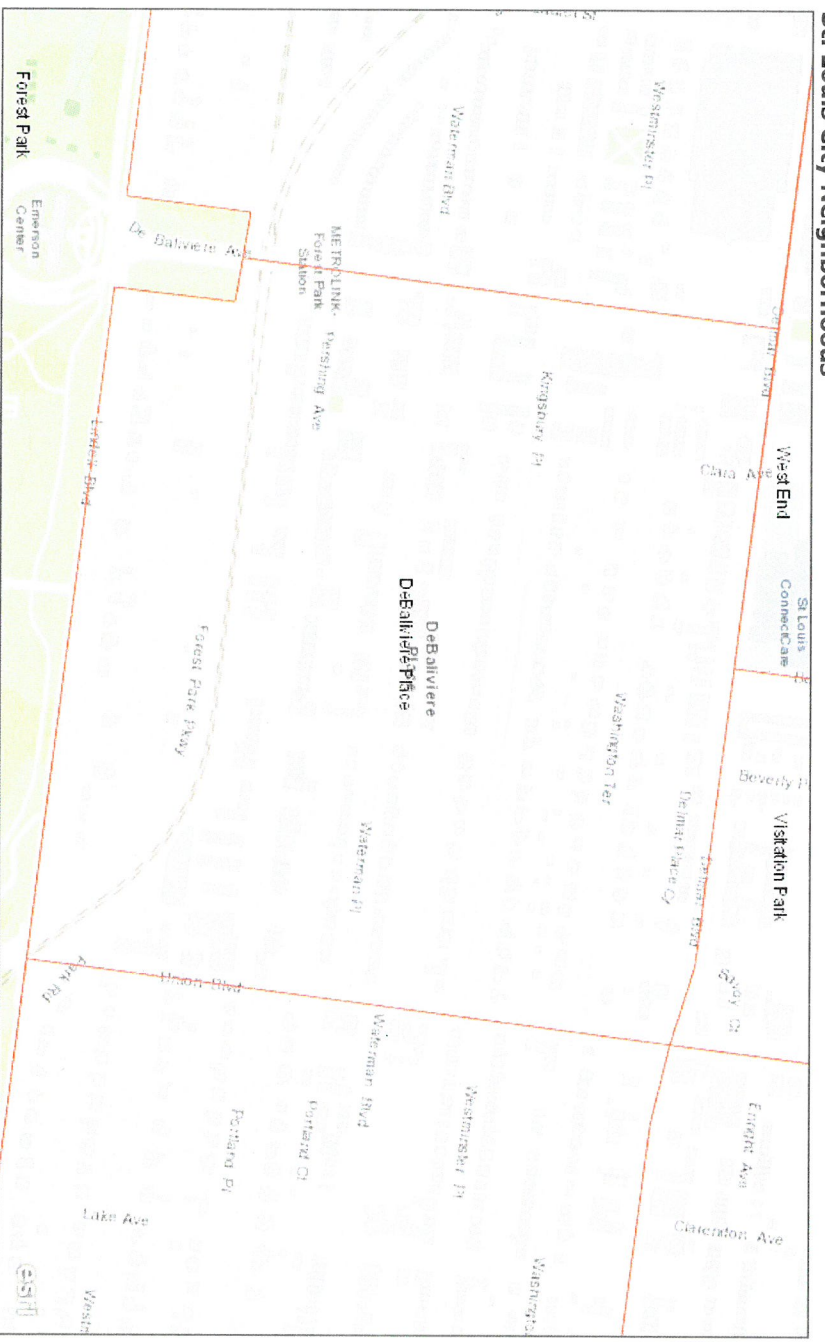

Ruth Porter Mall

26

28

Forest Park

-  Neighborhood Boundary
-  Wards (2010)
-  Blocks
-  City Parks
-  Rivers
-  cw_Hwy2003

CITY OF ST. LOUIS
PLANNING & URBAN
DESIGN AGENCY
 FRANCIS G. SLAY, Mayor

Neither the Planning and Urban Design Agency nor the City of St. Louis guarantees the accuracy or adequacy of the information contained herein.
 The preparation of this map was financed in part through a grant from the Department of Housing and Urban Development and the Community Development Administration under the provisions of Title I of the Housing and Community Development Act of 1974 (pub. L. 93-383-42 USC 5301 et seq.)

DeBaliviere Place (47)

St. Louis City Neighborhoods

St. Louis City Neighborhoods with a link to the corresponding stlouis-mo.gov page

City of St. Louis, County of St. Louis, Missouri Dept. of Conservation, MSDIS, Esri, HERE, Garmin, INCREMENT P, Intermap, USGS, METI/NASA, EPA, USDA